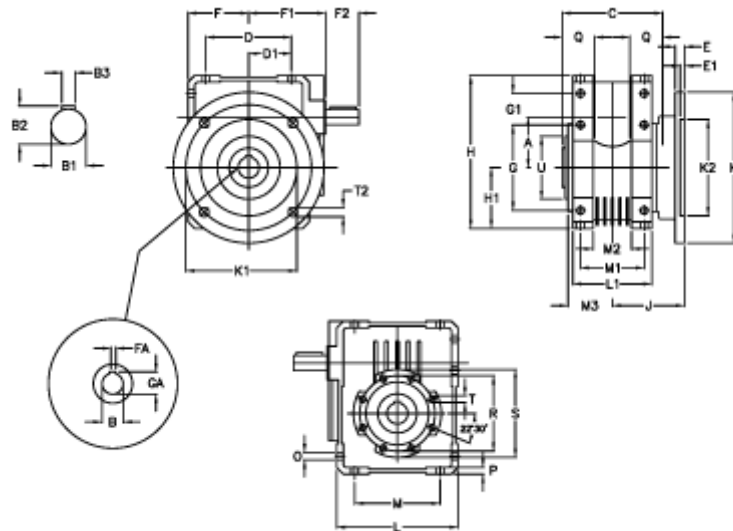

Article number: 3922075100500

Description: Worm gear with solid input shaft
W 75UFC1-100-HS unassembled

Measures

A = 75.00	Description = W75 UFC-xx-P71 B5	G1 = 46.5	L = 174	Q = 40
B = 30	E = 12	GA = 33.3	L1 = 104	R = 110
B1 = 19	E1 = 5	H = 220.5	M = 126	S = 125
B2 = 21.5	F = 87.0	H1 = 87.0	M1 = 82	T = M8x14
B3 = 6	F1 = 124.5	J = 85.0	M2 = 44	T2 = 12.5
C = 127	F2 = 40	K = 200	M3 = 58.5	U = 90
D = 109.5	FA = 8	K1 = 165	O = 10.5	
D1 = 46.5	G = 126	K2 = 130	P = 9	